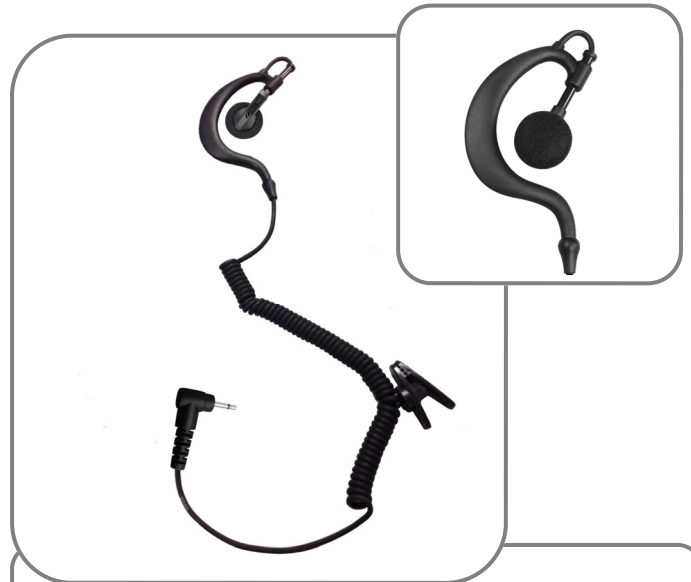

XL Series Listen-only Earpieces

XL Series Listen-only Earpieces from CanCom provide the user with private receive audio transmission over their two-way radio. Four Earpiece styles to choose from, all delivering crisp/clear sound so you never miss important messages. Both short cords (for plug-in to speaker microphone audio jack) and long cords (to reach to radio on the belt) are available.

Part#: XLB-XX & XLBS-XX

Ear bud "In-Ear" style Listen-only. XLBS is short cord version, XLB is longer cord version. Ear buds have foam covers and can fit in left or right ear.

Part#: XLC-XX & XLCS-XX

C-Hook Ear bud "In-Ear" style Listen-only. XLCS has short cord while XLC is longer cord version. Ear buds have foam covers and can fit in left or right ear.

Part#: XLD-XX & XLDS-XX

D-Hook over-the-ear Listen-only speaker. XLDS has short cord, XLD is longer cord version. Speaker turns so it can be worn over the left or right ear.

Part#: XLF-XX & XLFS-XX

Flip style over-the-ear Listen-only speaker. XLFS has short cord while XLF is longer cord version. Speaker rotates so it can be worn over the left or right ear.